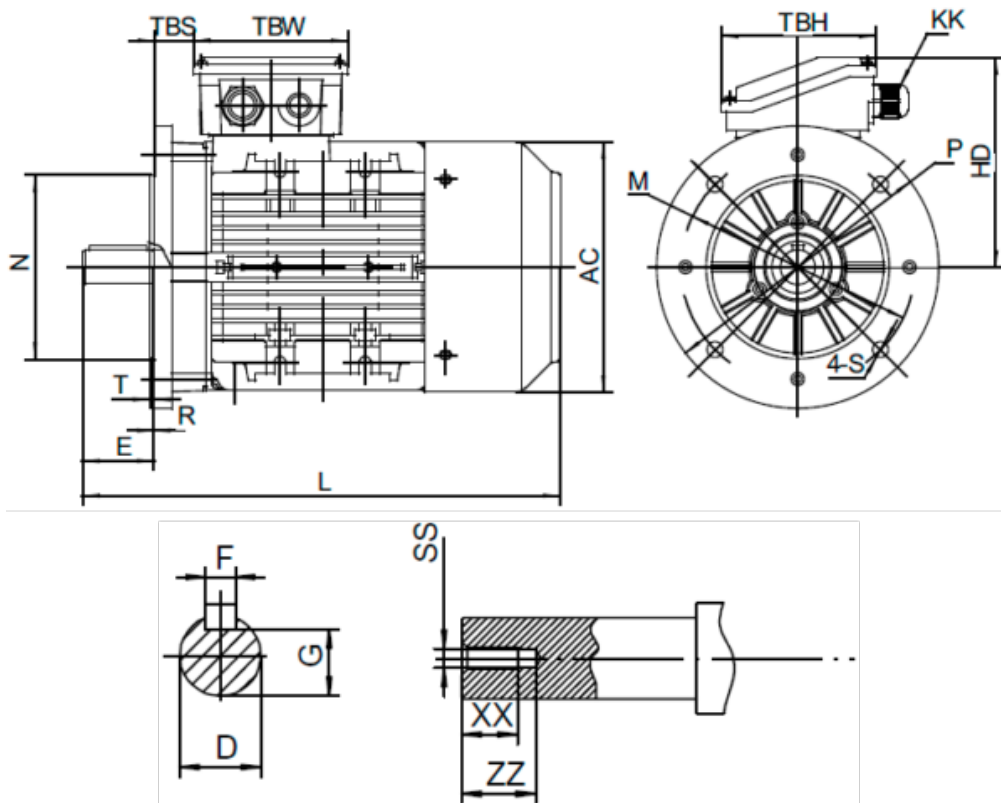

Data Sheet

Article number: 25180030041440

Description: Kleedrive T3A 100L2-4 3.0kw 1400 rpm UL/CSA
3x230/400V 50 HZ IP55 B5 Eff=87,7%

Measures

AA = 200	L = 376	TBH = 118
AC = Ø199	M = Ø215	TBS = 32
AD = 260	N = Ø180	TBW = 118
D = Ø28	P = Ø250	XX = 22
E = 60	R = 0	ZZ = 30
F = 8	S = Ø15	
G = 24	SS = M10	
HD = 160	T = 4	